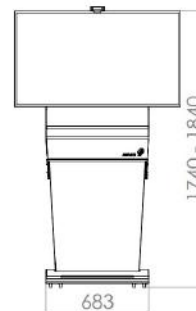

Construction	Construction steel powder coated in one of the RAL standard colors. 3 heights of screen position are available
Elements	Finishing elements made of composite materials (corian, staron, kerrock) in fitting colors from solid product palette.
Connections	USB HDMI RJ45 AC Power (230V) plug type: E
Screen	LG 49UT640S UHD Commercial TV - Full HD in 4K ULTRA quality (4K upscaler), 16/7 - brightness 400 cd/m2 - user friendly interface, TV tuner, Wake-on-LAN function - Crestron certified
Sound	Speakers are built-in into the screen - 2x 10W - speaker system 2.0 ch
Computer	Intel NUC i3-8109U - RAM 4GB - SSD 120GB - Inter iris Plus Graphics 655 - sound card - integrated
Operations system	Microsoft Windows Home PL (64 bit)
Camera	Logitech HD Pro Webcam C920 - native resolution: 1920x1080 - HD video calling (1280x720)
Mouse & keyboard	K800C - wireless transmission 2,4 Ghz - white or black - power: 2x AAA 1,5V (keyboard), 1x AAA 1,5V (mouse)
Accessories	1x Power cable (plug type E - IEC). Minimum length 150 cm 1x Footing with 4 wheels. Detachable if the column will be fasten to the wall. (2 swivel castors and 2 swivel castors with break)
Power	230V 50/60Hz
Working conditions	15-37°C (internal usage)
Dimensions	Maximum position: 173,5 x 68,3 x 9,5 cm (HeightxWidthxDepth) With camera, screen and footing: 192 x 111 x 51,5 cm (HeightxWidthxDepth)
Weight	circa 70 kg (incl. equipment)
Colors	Standard (mat/satin): RAL 9003, 7042, 7037, 7016, 9005 Other colors - optional
Package dimensions:	90 x 80 x 210 cm (HeightxWidthxLength) Column is transported on a palette in parts, Easy assembly.

Model: Huddle Column
Version: -

AWARTS

IMPORTANT INFORMATION: