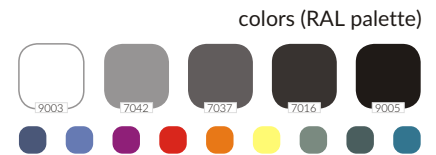

Model: Huddle Column
Version: -